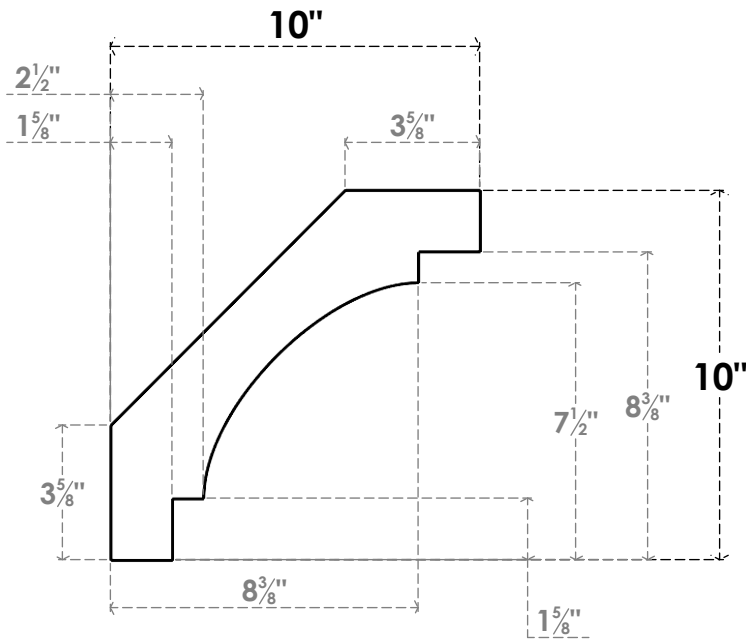

ITEM NUMBER: BRCPC055X10000X10000MRC

5 1/2"W X 10"D X 10"H MERCED ARCHITECTURAL GRADE PVC CLOSED KNEE BRACE

SIDE PROFILE

FRONT PROFILE

ISOMETRIC

EKENA MILLWORK
2300 WEST MAIN ST.
CLARKSVILLE, TX 75426
TOLL FREE: 866-607-0453
WWW.EKENAMILLWORK.COM