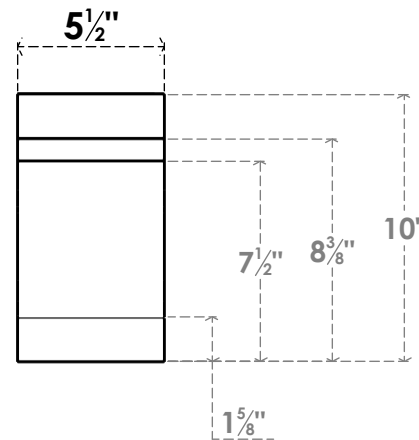

ITEM NUMBER: BRCPC055X10000X10000MRC

5 1/2"W X 10"D X 10"H MERCED ARCHITECTURAL GRADE PVC CLOSED KNEE BRACE

SIDE PROFILE

FRONT PROFILE

ISOMETRIC

EKENA MILLWORK
2300 WEST MAIN ST.
CLARKSVILLE, TX 75426
TOLL FREE: 866-607-0453
WWW.EKENAMILLWORK.COM

NOTES

1. INSTALLATION TO BE COMPLETED IN ACCORDANCE WITH MANUFACTURER'S SPECIFICATIONS.
2. DRAWING MAY NOT BE TO SCALE
3. THIS DRAWING IS INTENDED FOR DESIGN AND PLANNING PURPOSES ONLY.
4. ALL INFORMATION CONTAINED HEREIN WAS CURRENT AT THE TIME OF DEVELOPMENT BUT MUST BE REVIEWED AND APPROVED BY THE PRODUCT MANUFACTURER TO BE CONSIDERED ACCURATE.
5. ARCHITECTURAL GRADE PVC PRODUCTS ARE MADE FROM EXPANDED CELLULAR PVC AND COME NATURALLY WHITE BUT MAY BE PAINTED